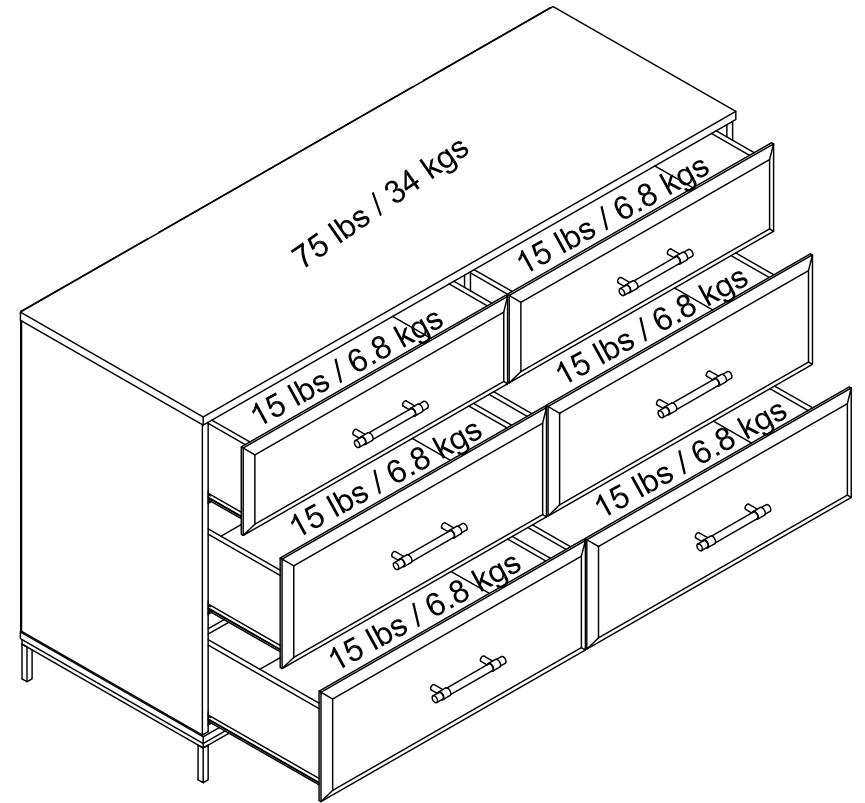

2344350(412)COM -6 DRAWER DRESSER

Wood Breakdown:
MDF 90%, PB 0%.
Total storage: 6.3 cubic feet

Overall Product Size:
53.95" W × 19" D × 32.2" H
137cm W × 48.3cm D × 81.8cm H

Maximum Weight Capacities
Unit Weight: 132.8lbs. (60.37kg)