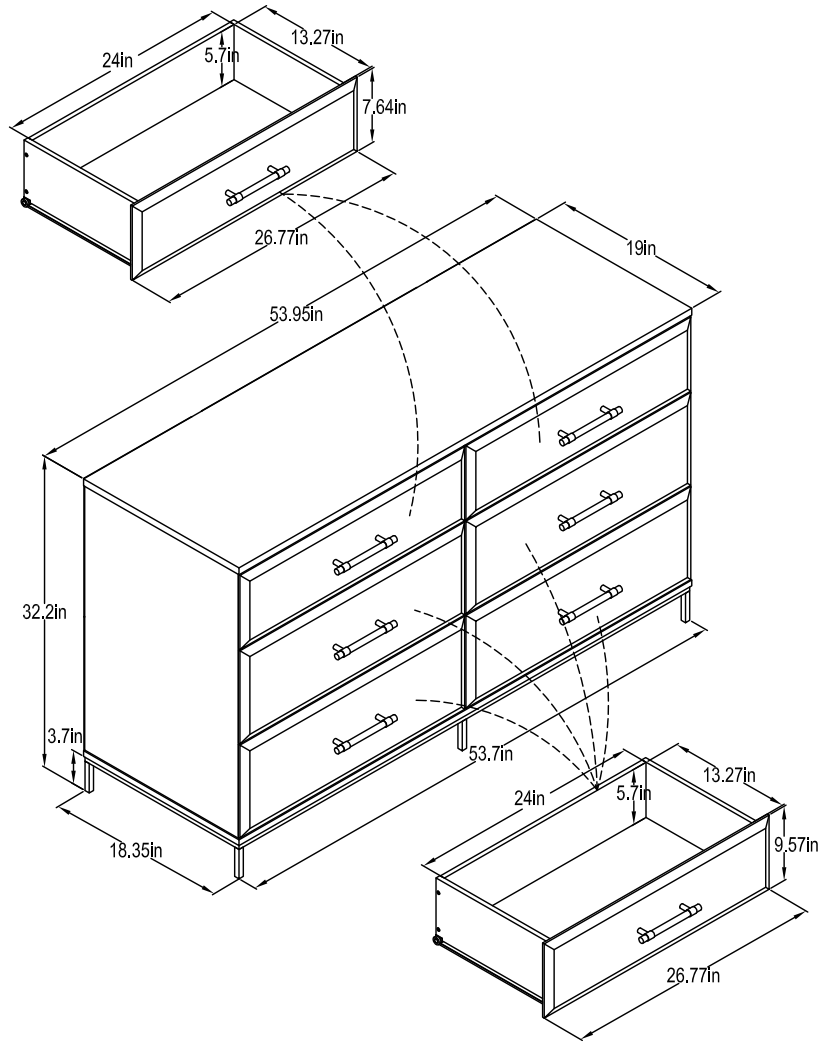

2344350(412)COM -6 DRAWER DRESSER

Wood Breakdown:
MDF 90%, PB 0%.
Total storage: 6.3 cubic feet

Overall Product Size:
53.95" W × 19" D × 32.2" H
137cm W × 48.3cm D × 81.8cm H

Maximum Weight Capacities
Unit Weight: 132.8lbs. (60.37kg)